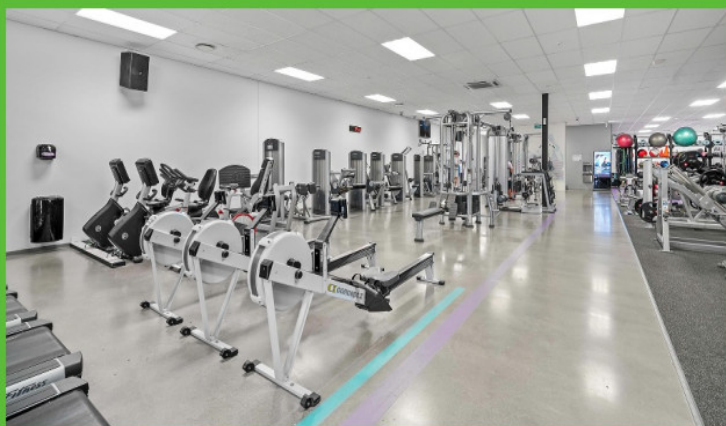

# Anytime Fitness Gym Franchise for Sale Shirley Christchurch

**kakapo**

ANYTIME FITNESS SHIRLEY  
Home Base Center, Marshland Road, Shirley