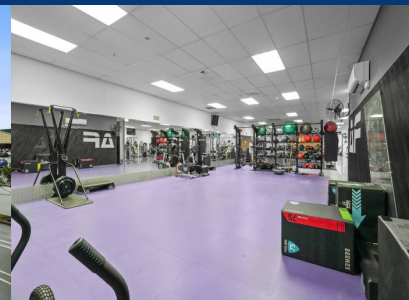

# Anytime Fitness Gym Franchise for Sale Shirley Christchurch

**kakapo**

ANYTIME FITNESS SHIRLEY  
Home Base Center, Marshland Road, Shirley

### Strong AF Financial Performance.

Thinking of buying or starting a franchise gym in Christchurch? Look no further. This outstanding facility has been fully refurbished, comes equipped with the latest equipment, has experienced and knowledgeable staff and is powered by a proven business model. With over 12 years of trading under its belt it has established an excellent reputation. Anytime Fitness empowers franchisees to be in business for themselves - but not by themselves.